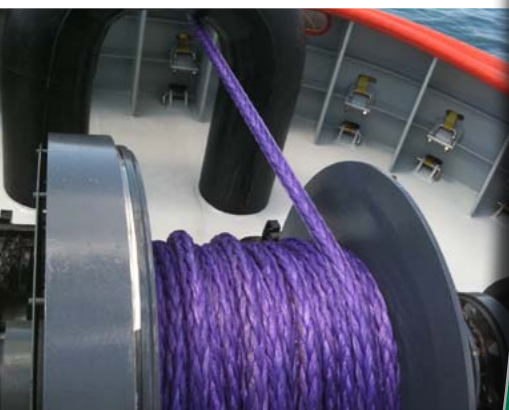

TURNBUCKLES:

- Standard (E/E, J/E, H/E, H/H, J/J), Galv
- Standard (E/E, J/J), Stainless T-304
- Stub End
- Deck Lashing

WIRE ROPE – DOMESTIC

- 6x26 IWRC; Brt/Galv; EIPS
- 6x36 IWRC; Brt/Galv; EIPS
- 19x7 SR
- 19x19 SR
- Compacted Strand Rope
- PFV
- 7 Strand + IWRC