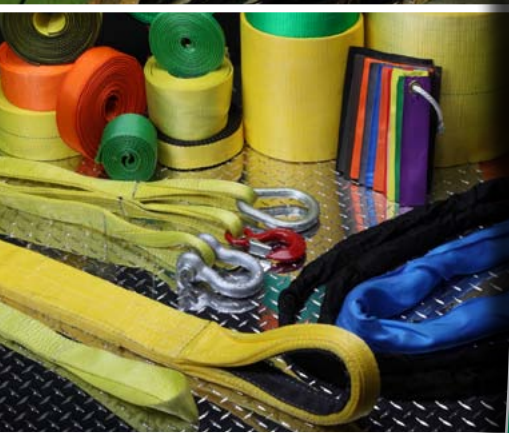

SLEEVES / STOPS:

- Aluminum Sleeve
- Aluminum Stop
- Muncy - Carbon Steel Sleeve

SOCKETS:

- Muncy - Spelter Socket
- Muncy - Swage Socket

SWAGERS:

- 5 Cavity Hand Swager

THIMBLES:

- Light Duty
- Heavy Duty
- Heavy Duty, Stainless T-304

TURNBUCKLES:

- Standard (E/E, J/E, H/E, H/H, J/J), Galv
- Standard (E/E, J/J), Stainless T-304
- Stub End
- Deck Lashing

WIRE ROPE – DOMESTIC

- 6x26 IWRC; Brt/Galv; EIPS
- 6x36 IWRC; Brt/Galv; EIPS
- 19x7 SR
- 19x19 SR
- Compacted Strand Rope
- PFV
- 7 Strand + IWRC